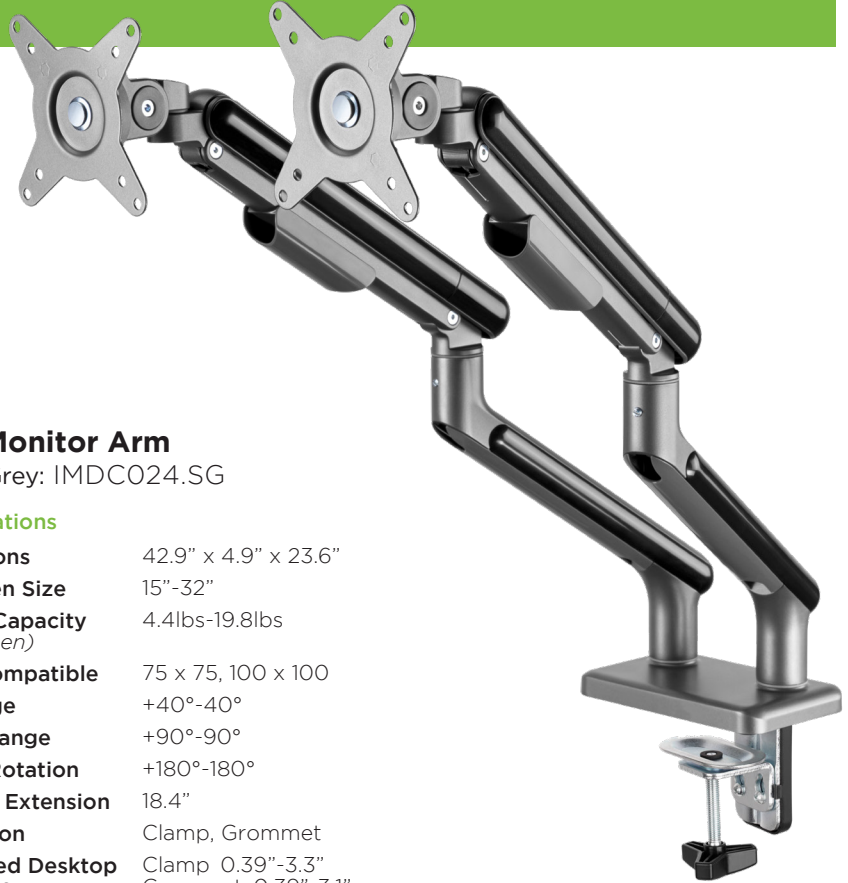

Introducing the Momentum Monitor Arm

Experience the future of workspace ergonomics with our Dual-Monitor Slim Spring-Assisted Monitor Arm.

Single Monitor Arm

Space Grey: IMSC012.SG

Specifications

Dimensions	4.5" x 22" x 23.6"
Fit Screen Size	15"-32"
Weight Capacity	4.4lbs-19.8lbs
VESA Compatible	75 x 75, 100 x 100
Tilt Range	+40°-40°
Swivel Range	+90°-90°
Screen Rotation	+180°-180°
Arm Full Extension	18.4"
Installation	Clamp, Grommet
Suggested Desktop Thickness	Clamp 0.39"-3.3" Grommet 0.39"-1.6"
Quick Release VESA Plate	Yes

Dual Monitor Arm

Space Grey: IMDC024.SG

Specifications

Dimensions	42.9" x 4.9" x 23.6"
Fit Screen Size	15"-32"
Weight Capacity (per screen)	4.4lbs-19.8lbs
VESA Compatible	75 x 75, 100 x 100
Tilt Range	+40°-40°
Swivel Range	+90°-90°
Screen Rotation	+180°-180°
Arm Full Extension	18.4"
Installation	Clamp, Grommet
Suggested Desktop Thickness	Clamp 0.39"-3.3" Grommet 0.39"-3.1"
Quick Release VESA Plate	Yes

MOMENTUM MONITOR ARM FEATURES